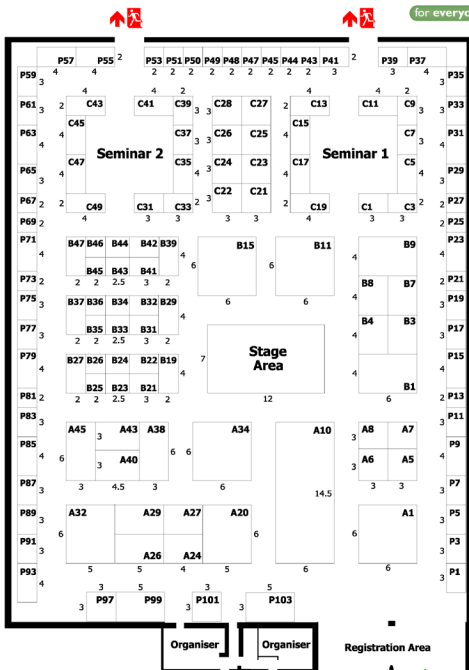

Gap Year Show 2006

THE  TIMES
The GAP YEAR SHOW
 for everyone taking time out

This plan correct at time of print.
 PLAN LIABLE TO CHANGE WITHOUT PRIOR NOTIFICATION
 Please check with the Organiser

 Show Entrance

17TH - 18TH November 2006

Hall S6 & S7 ExCeL - London Docklands

Release = 4

f+b